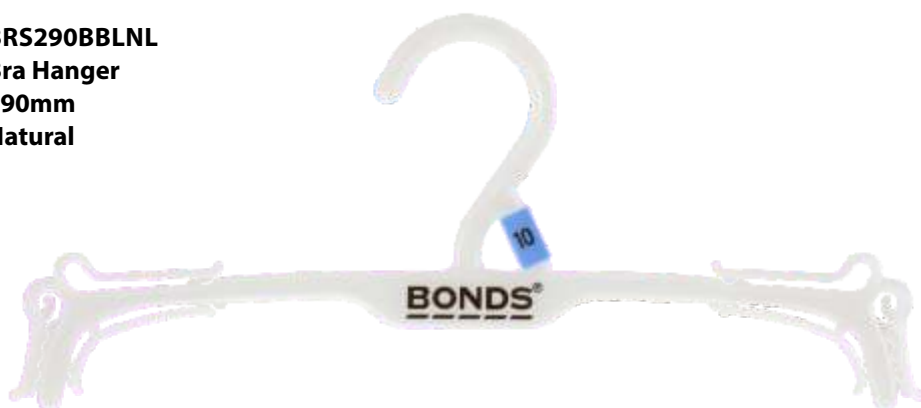

CODE **TCB210-4BBLNL**
DESC **4-Prong Hanger**
SIZE **210mm**
BODY COLOUR **Natural**

CODE **UHS210BBLNL**
DESC **Underwear Hanger**
SIZE **210mm**
BODY COLOUR **Natural**

CODE **UHS260BBLNL**
DESC **Underwear Hanger**
SIZE **260mm**
BODY COLOUR **Natural**

CODE **UHS210-2BBLNL**
DESC **Double Underwear Hanger**
SIZE **210mm**
BODY COLOUR **Natural**

CODE **UHS210-3BBLNL**
DESC **Triple Underwear Hanger**
SIZE **210mm**
BODY COLOUR **Natural**

CODE **BRS290BBLNL**
DESC **Bra Hanger**
SIZE **290mm**
BODY COLOUR **Natural**