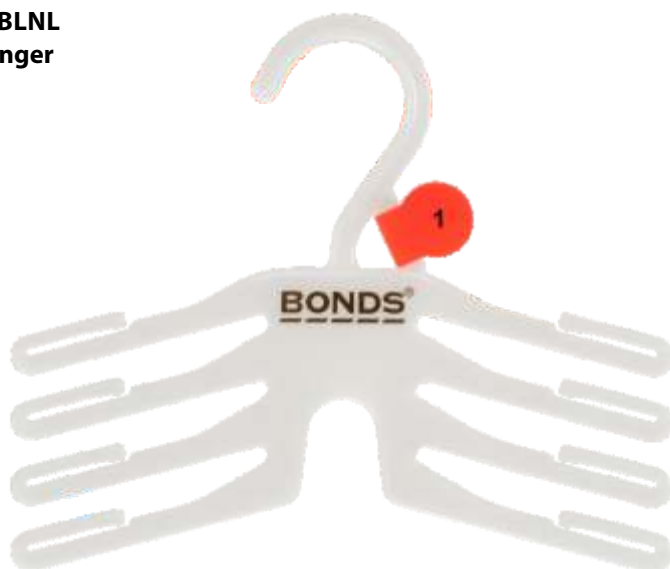

CODE **TCB210-4BBLNL**
DESC **4-Prong Hanger**
SIZE **210mm**
BODY COLOUR **Natural**