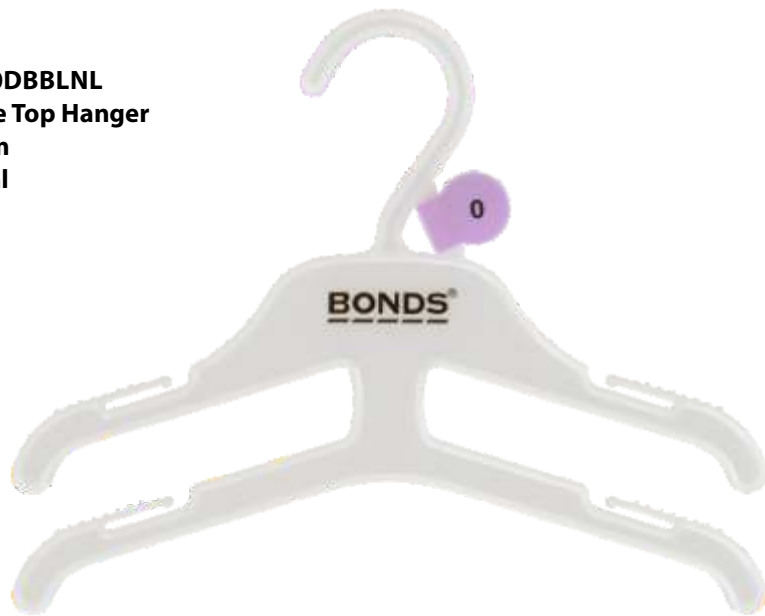

CODE **TIP250DBBLNL**
DESC **Double Top Hanger**
SIZE **250mm**
BODY COLOUR **Natural**