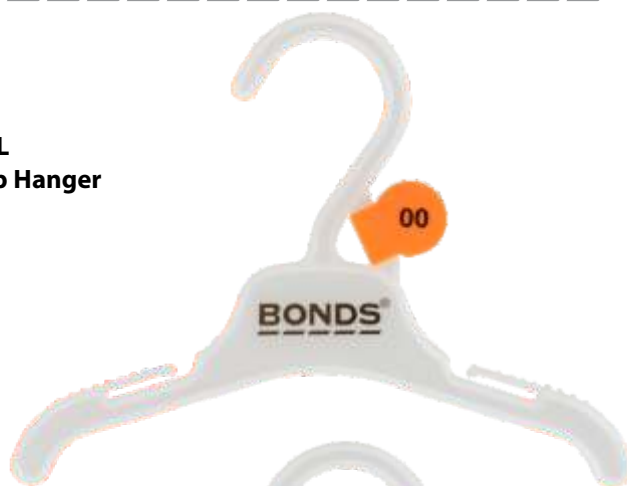

ADULT TOPS			
TIP410BBLNL	Top Hanger	410mm	Natural
TIP460BBLNL	Top Hanger	460mm	Natural

ADULT BOTTOMS			
BIP310-SPBBLNL	Bottom Hanger with Soft Pads	310mm	Natural
BIP350-SPBBLNL	Bottom Hanger with Soft Pads	350mm	Natural

SIZE CLIPS			
NSCB	Round Baby Size Clip		Asstd
NS	Neck Size Clip		Asstd

ACCESSORIES			
AC67BL	Foam Sleeve		Dark Grey

CODE **TIP200BBLNL**
DESC **Childrens Top Hanger**
SIZE **200mm**
BODY COLOUR **Natural**