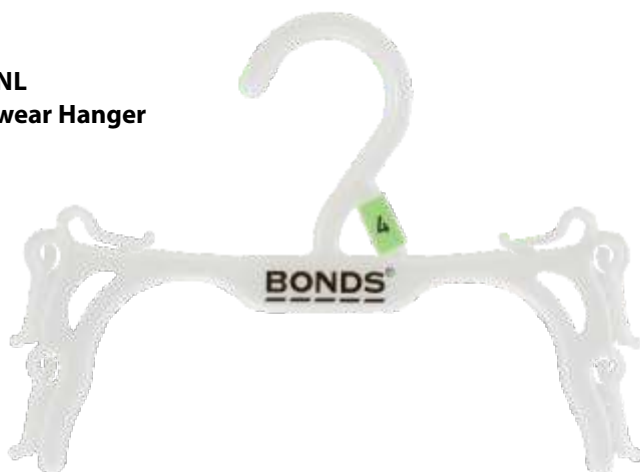

CODE **UHS210-2BBLNL**
DESC **Double Underwear Hanger**
SIZE **210mm**
BODY COLOUR **Natural**