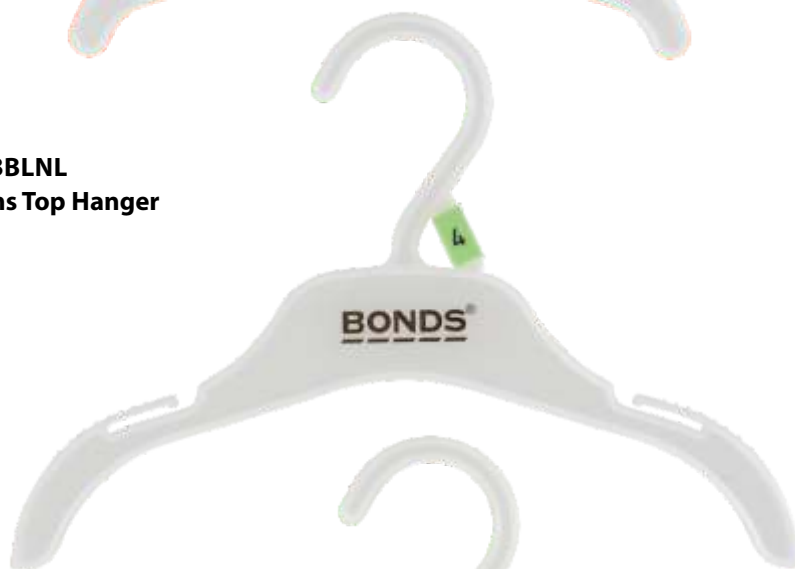

CODE **TIP250BBLNL**
DESC **Childrens Top Hanger**
SIZE **250mm**
BODY COLOUR **Natural**