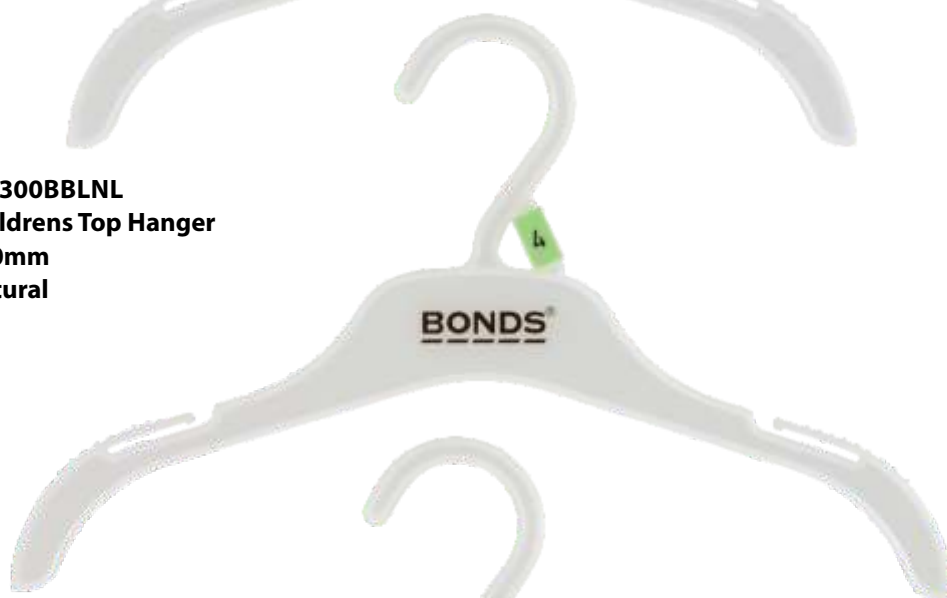

CODE **TIP300BBLNL**
DESC **Childrens Top Hanger**
SIZE **300mm**
BODY COLOUR **Natural**