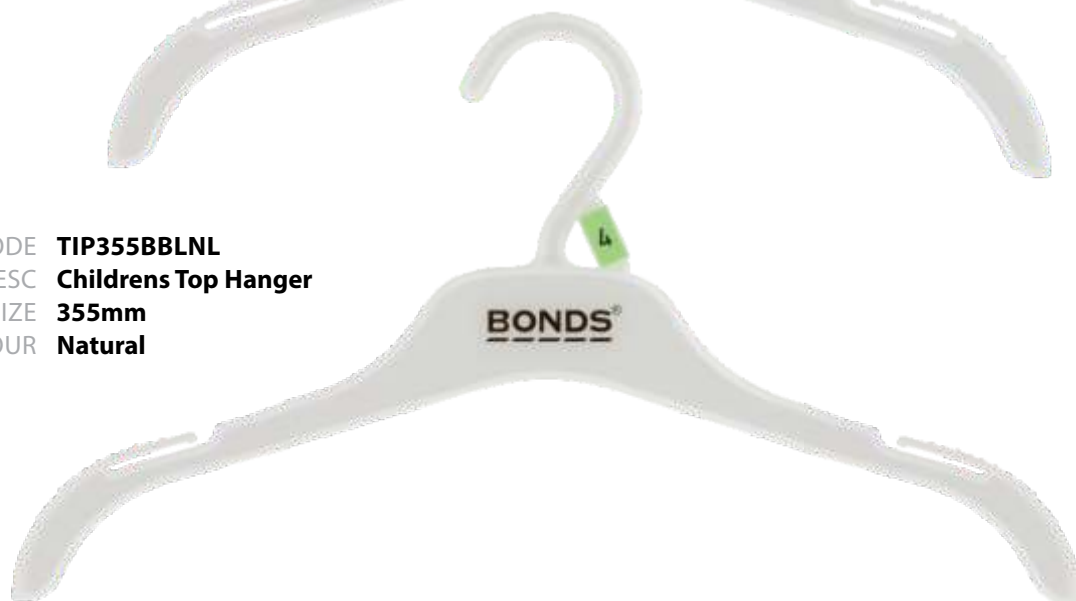

CODE **TIP355BBLNL**
DESC **Childrens Top Hanger**
SIZE **355mm**
BODY COLOUR **Natural**