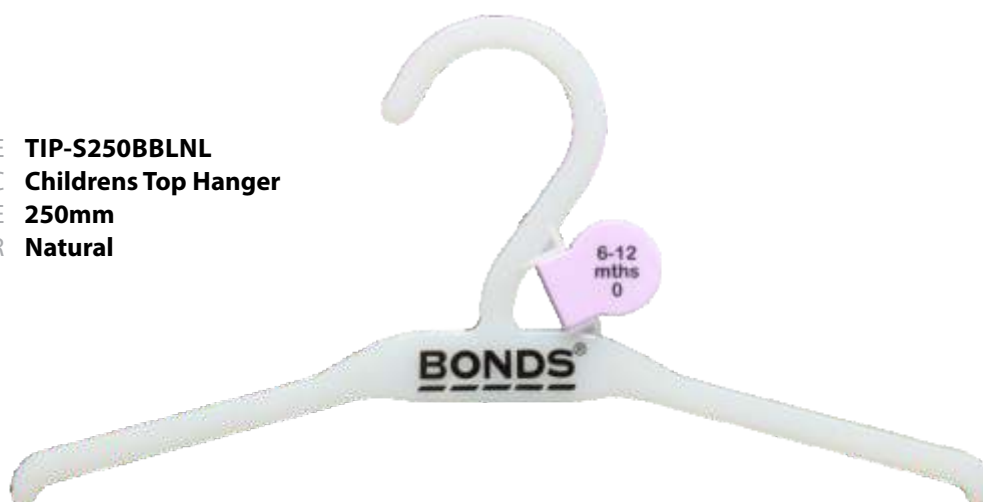

SIZE CLIPS			
NSCB	Round Baby Size Clip		Asstd
NS	Neck Size Clip		Asstd

ACCESSORIES			
AC67BL	Foam Sleeve		Dark Grey

CODE **TIP200BBLNL**
DESC **Childrens Top Hanger**
SIZE **200mm**
BODY COLOUR **Natural**

CODE **TIP250BBLNL**
DESC **Childrens Top Hanger**
SIZE **250mm**
BODY COLOUR **Natural**

CODE **TIP300BBLNL**
DESC **Childrens Top Hanger**
SIZE **300mm**
BODY COLOUR **Natural**

CODE **TIP355BBLNL**
DESC **Childrens Top Hanger**
SIZE **355mm**
BODY COLOUR **Natural**

CODE **TIP-S250BBLNL**
DESC **Childrens Top Hanger**
SIZE **250mm**
BODY COLOUR **Natural**

CODE **TIP-S300BBLNL**
DESC **Childrens Top Hanger**
SIZE **300mm**
BODY COLOUR **Natural**

CODE **BIPPC140BBLNL**
DESC **Baby Bottom Hanger**
SIZE **140mm**
BODY COLOUR **Natural**