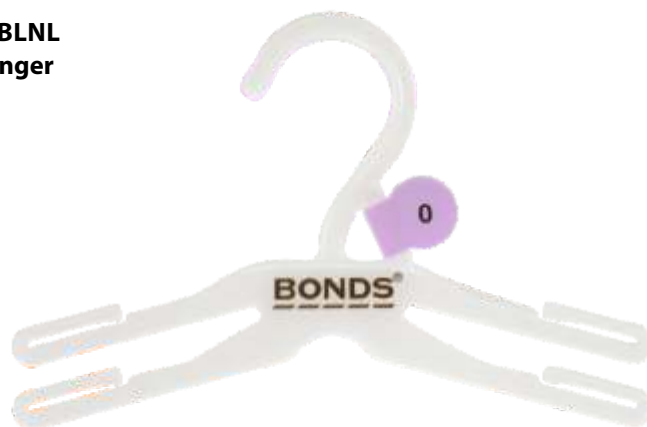

CODE **TCB210-2BBLNL**
DESC **2-Prong Hanger**
SIZE **210mm**
BODY COLOUR **Natural**